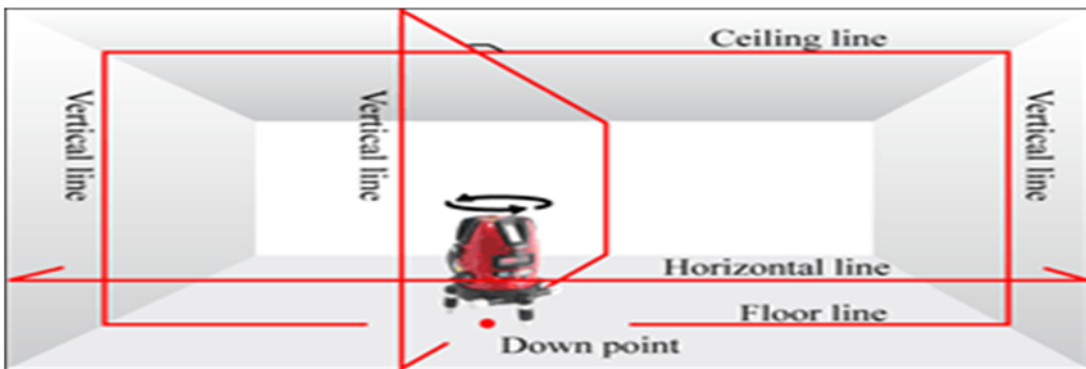

Siamas[®]

Siamas Model :SA834

Multi Line Laser

Siamas Model :SA834

Specification : Multi Line Laser

Model No.	SA834
Laser beam	4V4H1D Red Beam
Laser line wavelength	635nm laser diode, down point 650nm
Anti-water class	IP-54
Laser safety class	Class 2
Accuracy	±1mm/5m
Self-leveling range	± 2.5°
Working range	15 m (Without detector)
Working range	30 m (With detector)
Power supply	Rechargeable batteries
Mounting thread	5/8" X 11, ISO standard
Operating temperature	-5°C~+45°C
Size	Φ126x192mm
Weight	1.4kg (including batteries)