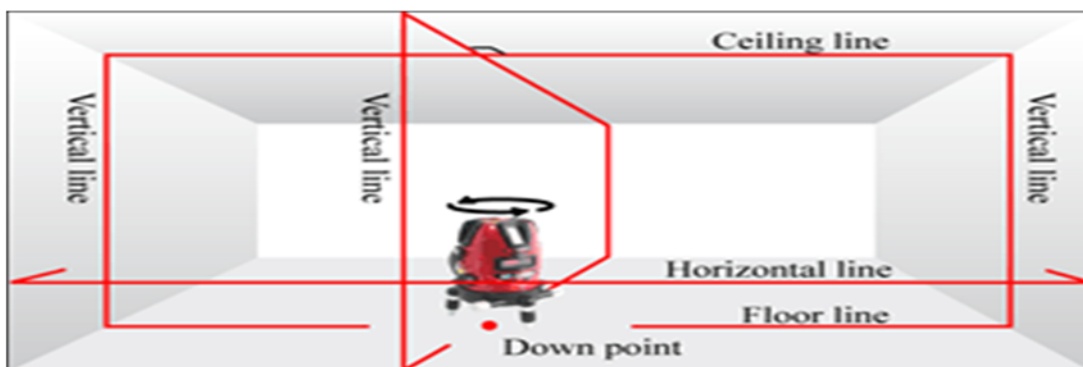

Siamas[®]

Siamas Model :SA834

Multi Line Laser

Siamas Model :SA834

Specification : Multi Line Laser

Model No.	SA834
Laser beam	4V4H1D Red Beam
Laser line wavelength	635nm laser diode, down point 650nm
Anti-water class	IP-54
Laser safety class	Class 2
Accuracy	±1mm/5m
Self-leveling range	± 2.5°
Working range	15 m (Without detector)
Working range	30 m (With detector)
Power supply	Rechargeable batteries
Mounting thread	5/8" X 11, ISO standard
Operating temperature	-5°C~+45°C
Size	Φ126x192mm
Weight	1.4kg (including batteries)