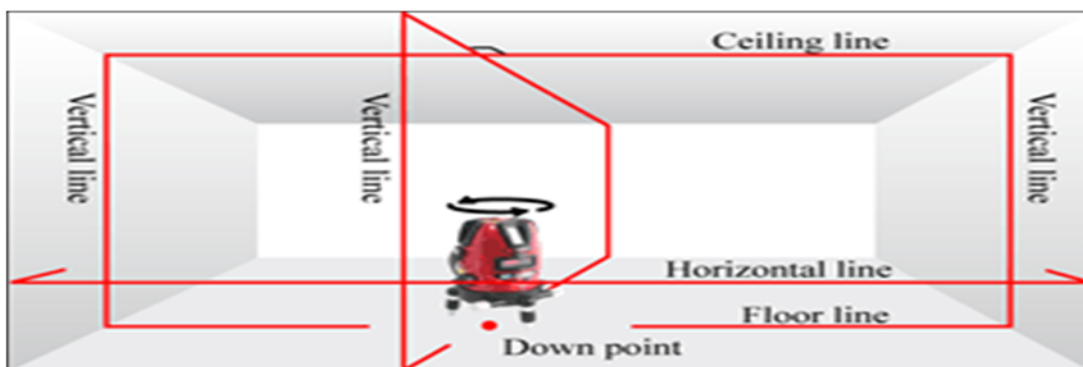

**Siamas<sup>®</sup>**

***Siamas Model :SA834***

**Multi Line Laser**

### **Specification : Multi Line Laser**

<b>Model No.</b>	<b>SA834</b>
Laser beam	4V1H1D Red Beam
Laser line wavelength	635nm laser diode, down point 650nm
Anti-water class	IP-54
Laser safety class	Class 2
Accuracy	±1mm/5m
Self-leveling range	± 2.5°
Working range	15 m ( Without detector )
Working range	30 m ( With detector )
Power supply	Rechargeable batteries
Mounting thread	5/8" X 11, ISO standard
Operating temperature	-5°C~+45°C
Size	Φ126x192mm
Weight	1.4kg (including batteries)