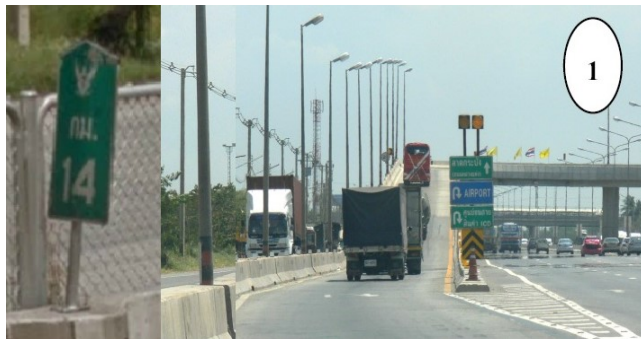

DIRECTION MAP TO NH PRSPERITY CO.,LTD.

ON MOTORWAY ROAD (HIGHWAY NO. 7, KM. 14 / KM. 16)

STREET VIEW DIRCTIONS

1. MAKE A U-TURN BRIDG AT KM.14

2. AT KM.13 TAKE A WAYTO AIRPORT

3. KEEP RIGHT AT THE FORK, THEN TURN LEFT

4. AT KM 14 GO STRAIGHT TO KM.16 GO UNDER THE BRIDGE A PARALLEL STREET LEFT 1 KM. LIMIT THE CAR HEIGHT NOT OVER 2.30 METERS