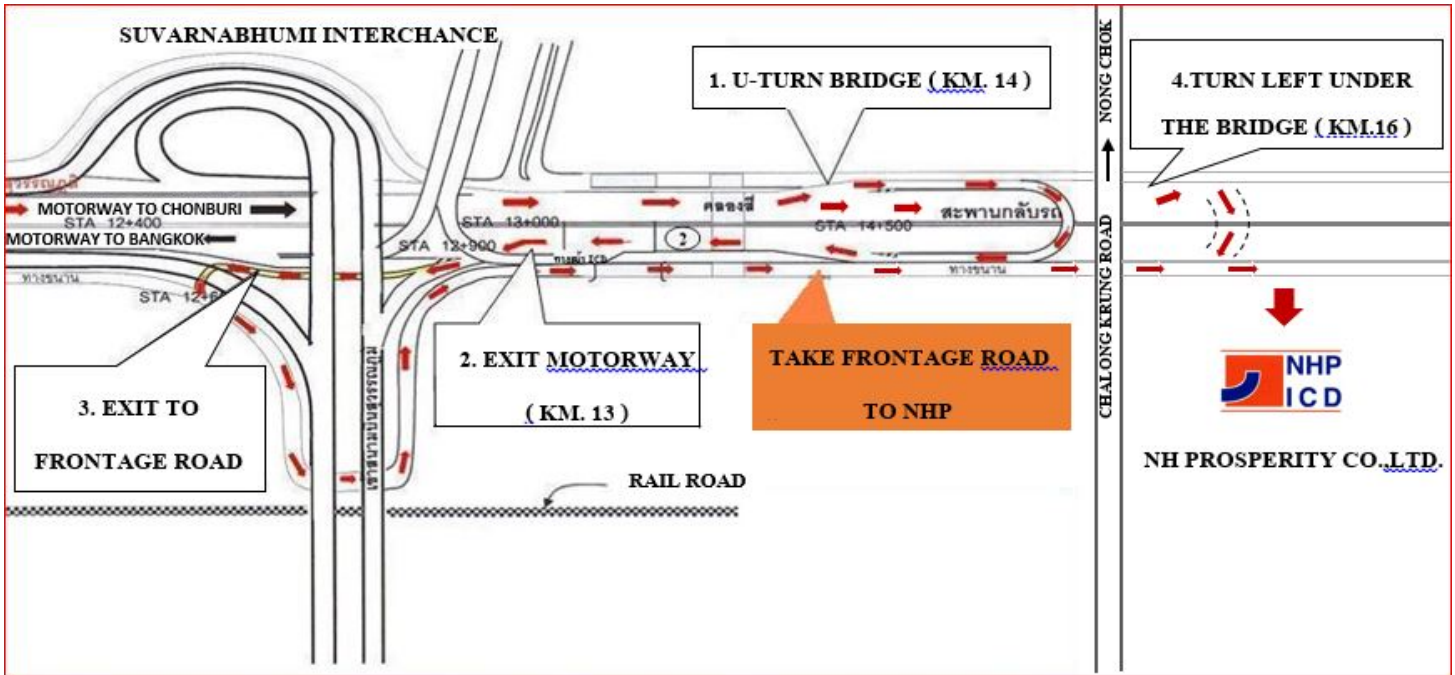

DIRECTION MAP TO NH PRSPERITY CO.,LTD.

ON MOTORWAY ROAD (HIGHWAY NO. 7, KM. 14 / KM. 16)

STREET VIEW DIRCTIONS

1. MAKE A U-TURN BRIDG AT KM.14

2. AT KM.13 TAKE A WAYTO AIRPORT

3. KEEP RIGHT AT THE FORK, THEN TURN LEFT

4. AT KM 14 GO STRAIGHT TO KM.16 GO UNDER THE BRIDGE A PARALLEL STREET LEFT 1 KM. LIMIT THE CAR HEIGHT NOT OVER 2.30 METERS