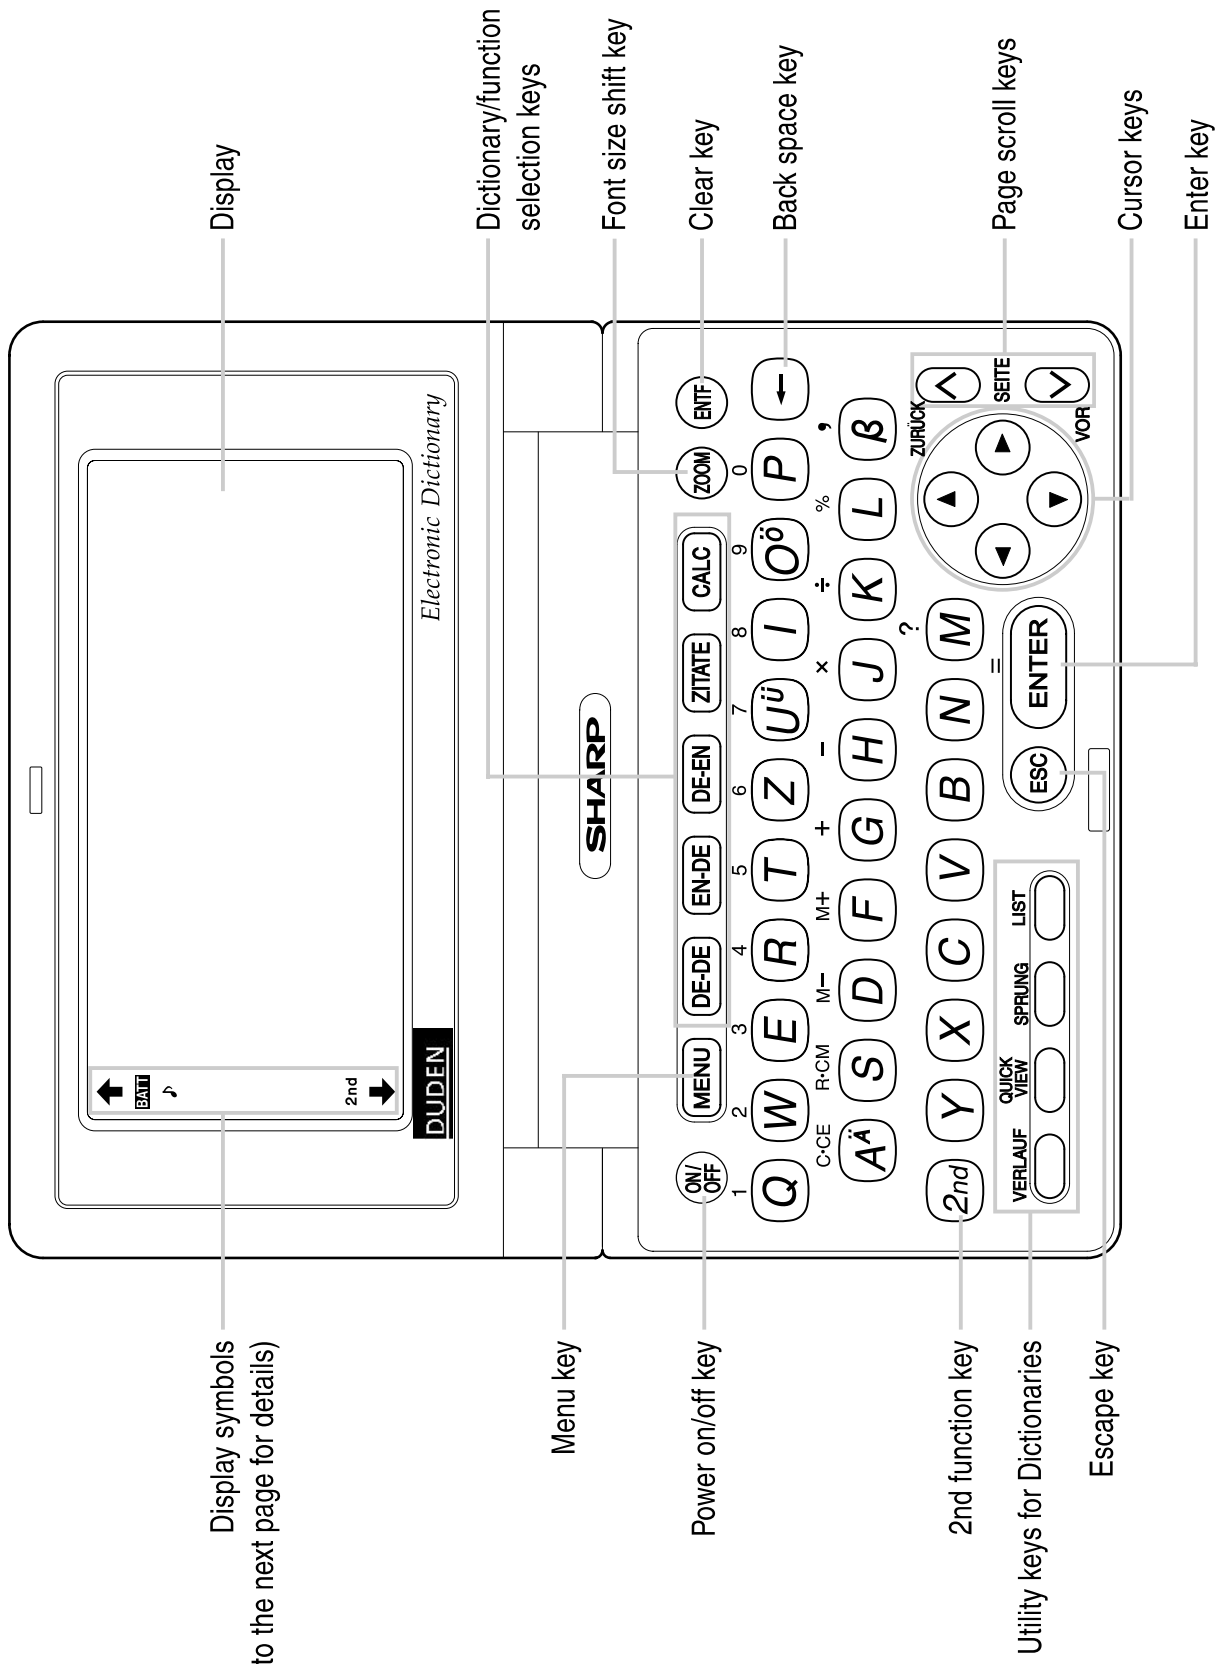

DEUTSCH 1

ENGLISH E-1

Layout

Key assignments

DE-DE : Opens the input screen for *Duden – Deutsches Universalwörterbuch*

EN-DE : Opens the input screen for *Duden-Oxford – Großwörterbuch Englisch (Englisch-Deutsch)*

VERLAUF : Opens the history list of each Dictionary

QUICK VIEW : Brings up a 'digest' view of descriptions

SPRUNG : Initiates a definition search of a term in a detail view of each Dictionary

LIST : Opens the alphabetical order list of each Dictionary

2nd : 2nd function key

Activates the second function (printed in green) assigned to the next key pressed.

Display symbols

BATT This symbol will be displayed when the battery level is low. Promptly replace the old battery with a new one.

  : Press to scroll up/down per visible window.

Note:

- In this manual, symbols are not shown in the display examples.
- Certain symbols may appear on the display only when the LCD contrast is set to dark. Please ignore these symbols as they are not used by this product.