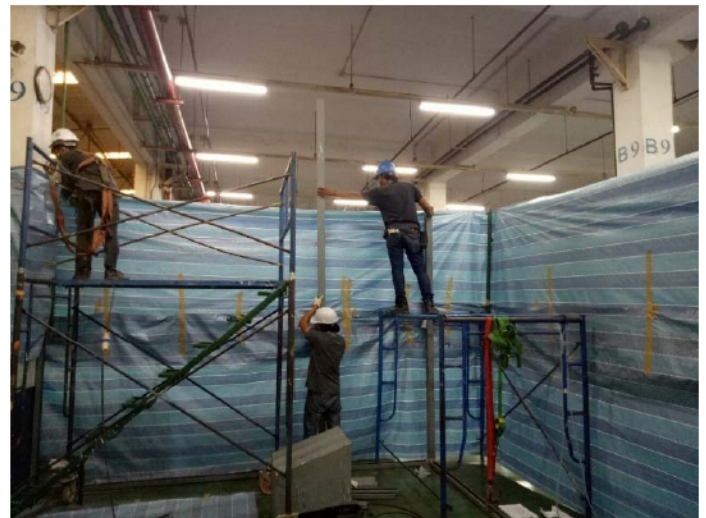

Z-KURODA (THAILAND) CO.,LTD.

Site Location : 1/252 Moo 5 Rojana T.Kanham A.Autai Ayutthaya 12310